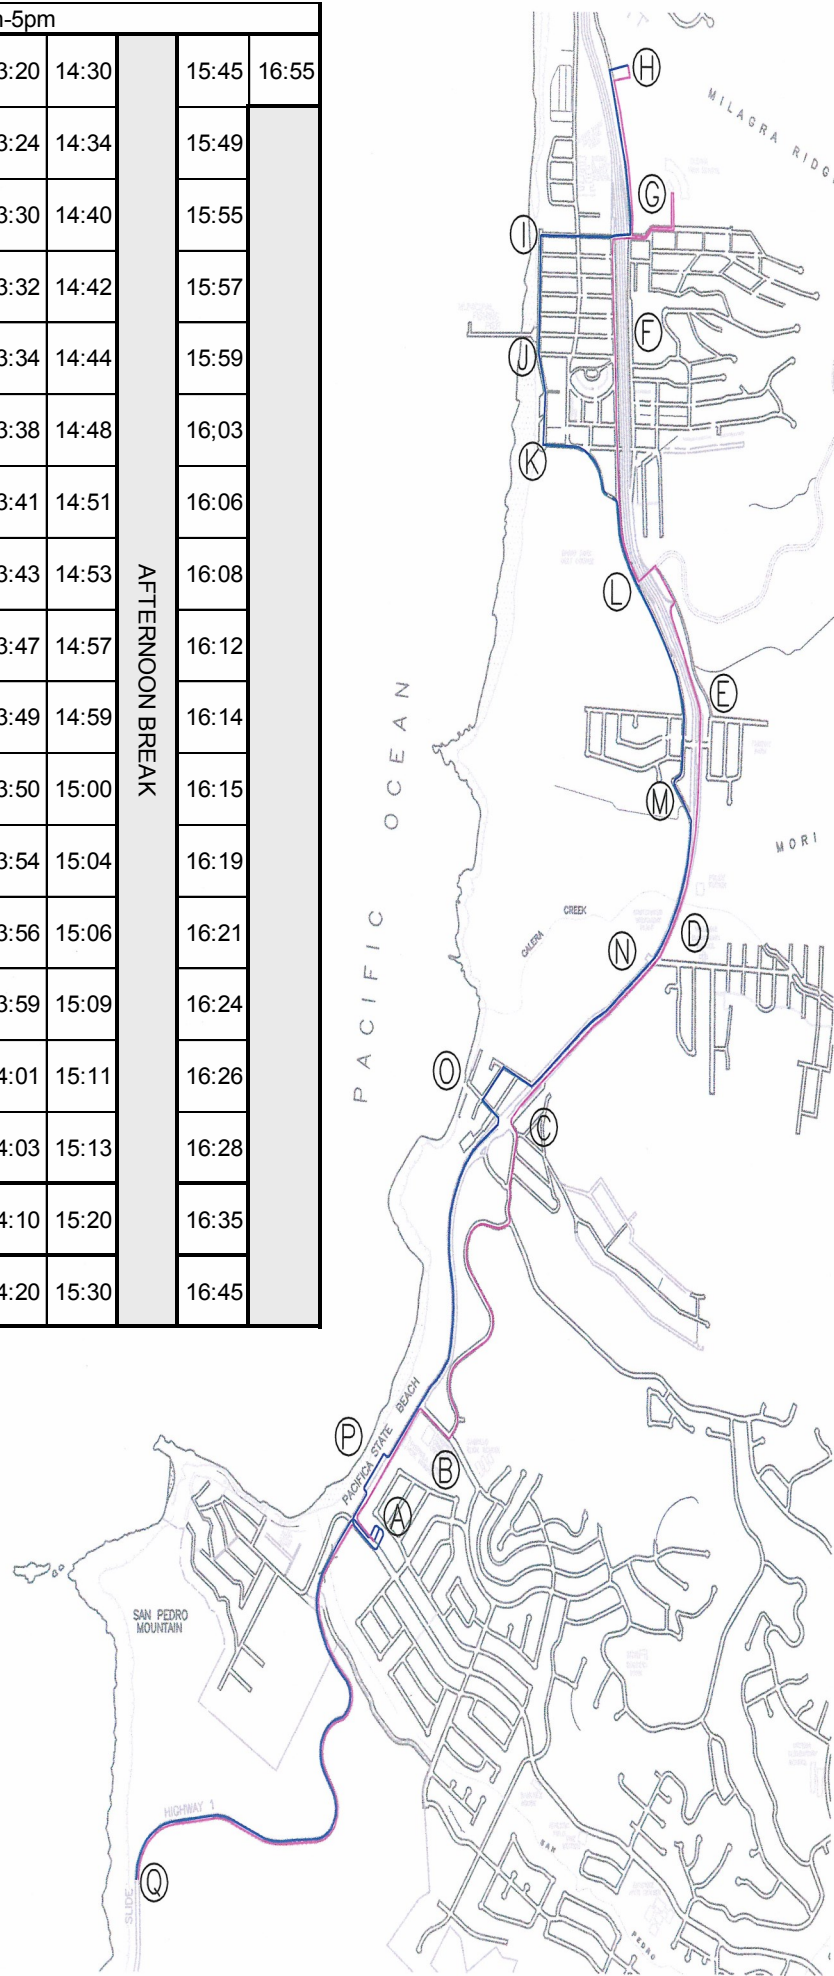

DEVIL'S SLIDE RIDE

FREE WEEKEND SHUTTLE

#	SHUTTLE STOPS	Weekends 8am-5pm										
A	Park and Ride/Linda Mar Shopping Center	8:00	9:15		10:30	11:40		13:20	14:30		15:45	16:55
B	Pacifica Senior Center/Community Center	8:04	9:19		10:34	11:44		13:24	14:34		15:49	
C	Fassler Avenue/Highway 1	8:10	9:25		10:40	11:50		13:30	14:40		15:55	
D	Highway 1/Reina Del Mar	8:12	9:27		10:42	11:52		13:32	14:42		15:57	
E	Lundy Way/Sharp Park Golf Course	8:14	9:29		10:44	11:54		13:34	14:44		15:59	
F	Francisco Boulevard/City Hall	8:18	9:33		10:48	11:58		13:38	14:48		16:03	
G	Paloma Ave./Oceana HS & Recreation Facility	8:21	9:36		10:51	12:01		13:41	14:51		16:06	
H	Oceana Terrace Senior Housing	8:23	9:38	MORNING BREAK	10:53	12:03	LUNCH BREAK	13:43	14:53	AFTERNOON BREAK	16:08	
I	Paloma Avenue/Beach Boulevard	8:27	9:42		10:57	12:07		13:47	14:57		16:12	
J	Beach Boulevard/Santa Rosa Avenue/Pier	8:29	9:44		10:59	12:09		13:49	14:59		16:14	
K	Beach Boulevard/Clarendon Road	8:30	9:45		11:00	12:10		13:50	15:00		16:15	
L	Francisco Boulevard/Sharp Park Golf Course	8:34	9:49		11:04	12:14		13:54	15:04		16:19	
M	Bradford Way/Mori Point Road	8:36	9:51		11:06	12:16		13:56	15:06		16:21	
N	Highway 1/Reina Del Mar	8:39	9:54		11:09	12:19		13:59	15:09		16:24	
O	Rockaway Beach Avenue/Dondee Way	8:41	9:56		11:11	12:21		14:01	15:11		16:26	
P	Pacifica State Beach	8:43	9:58		11:13	12:23		14:03	15:13		16:28	
A	Park and Ride/Linda Mar Shopping Center	8:50	10:05		11:20	12:30		14:10	15:20		16:35	
Q	Devil's Slide Trail	9:00	10:15	11:30	12:40	14:20	15:30	16:45				