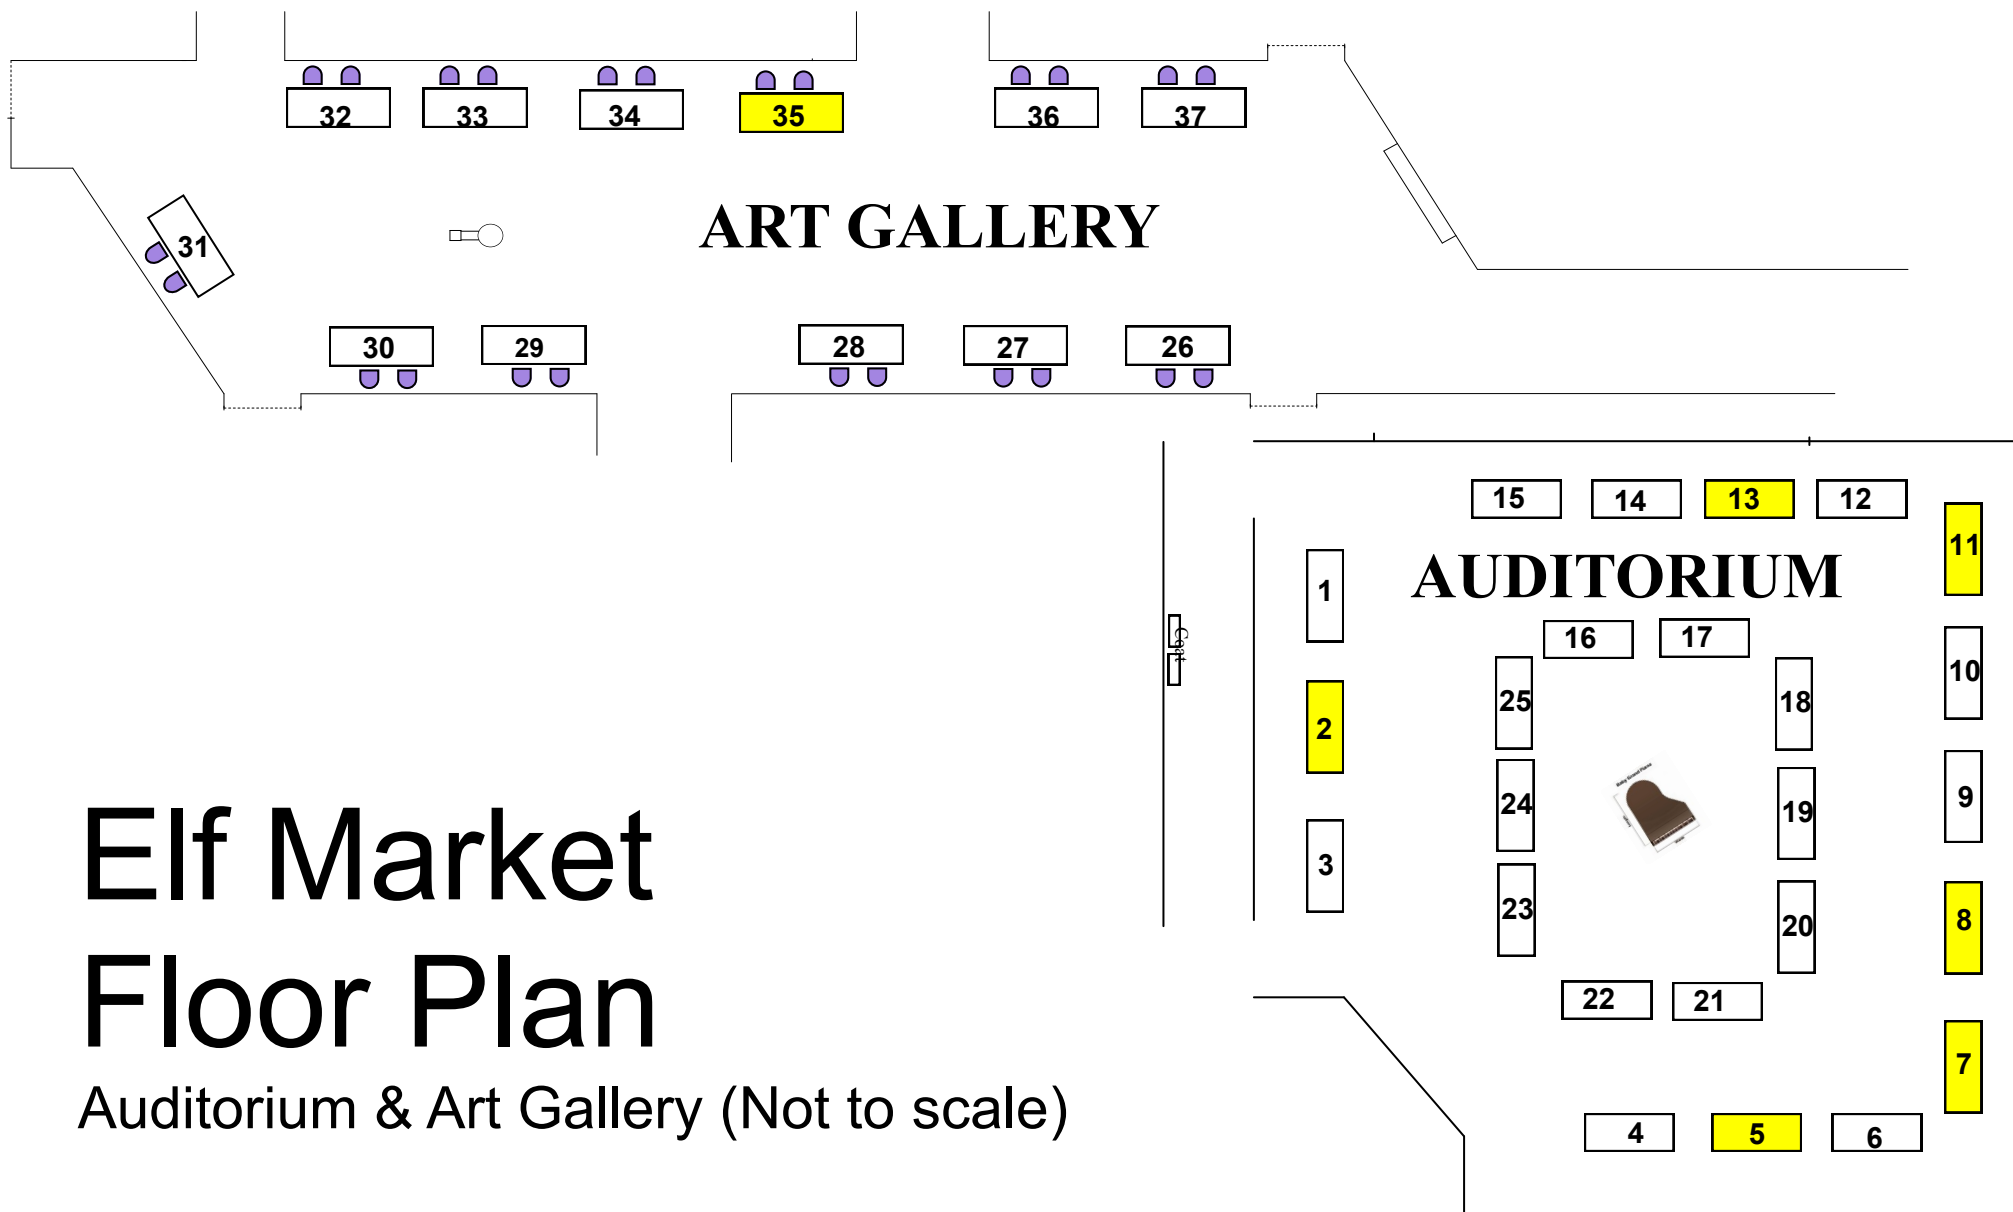

# Elf Market Floor Plan

Auditorium & Art Gallery (Not to scale)

## KEY

- Yellow Table = Close access to electrical outlet